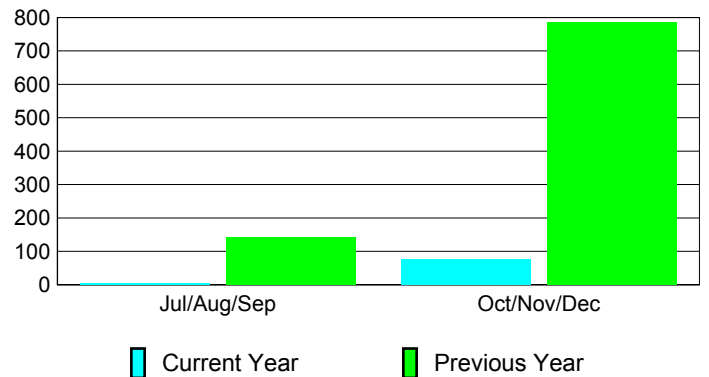

Comparison of Membership Gain/Loss

Current Year Compared to the Previous Year