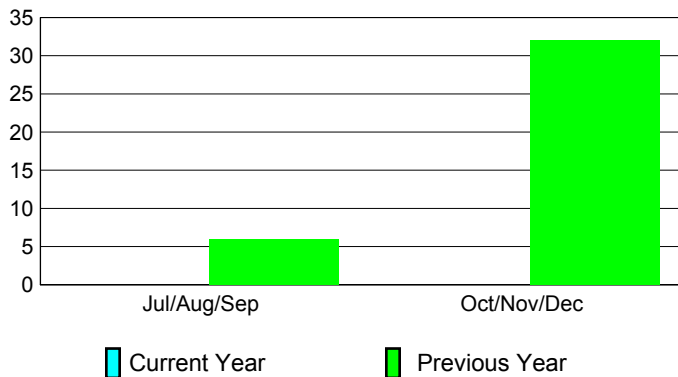

2010-2011 GMT Reports for District (or Undistricted) **District 382**

GMT: PAUL CHOR HO FAN

Location: CHINA

GMT CA: 5

CLUBS

Club Results
2010-2011

Clubs
2009-2010

| Month | New Club Goal | Actual New Clubs | Actual Dropped Clubs | Gain/Loss of Clubs | Gain/Loss of Clubs |
|---------------|---------------|------------------|----------------------|--------------------|--------------------|
| Jul/Aug/Sep | 11 | 0 | 0 | 0 | 6 |
| Oct/Nov/Dec | 10 | 0 | 0 | 0 | 32 |
| Totals | 21 | 0 | 0 | 0 | 38 |

Club Results 2010-2011

Goal, New, Dropped, Gain/Loss

Comparison of Club Gain/Loss

Current Year Compared to the Previous Year

YTD Status Quo Clubs 2010-2011

Status Quo Clubs Compared to Status Quo Members

MEMBERSHIP