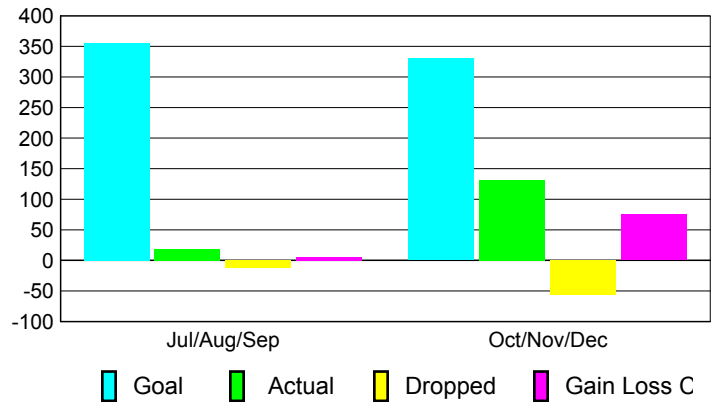

Membership Results 2010-2011

Goal, New, Dropped, Gain/Loss