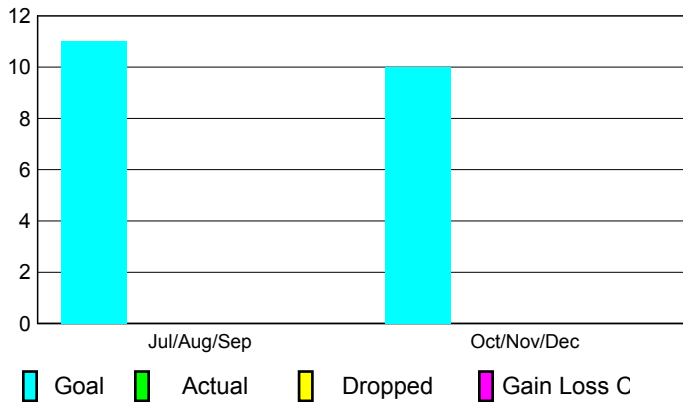

2010-2011 GMT Reports for District (or Undistricted) **District 382**

GMT: PAUL CHOR HO FAN

Location: CHINA

GMT CA: 5

CLUBS

Club Results
2010-2011

Clubs
2009-2010

| Month | New Club Goal | Actual New Clubs | Actual Dropped Clubs | Gain/Loss of Clubs | Gain/Loss of Clubs |
|---------------|---------------|------------------|----------------------|--------------------|--------------------|
| Jul/Aug/Sep | 11 | 0 | 0 | 0 | 6 |
| Oct/Nov/Dec | 10 | 0 | 0 | 0 | 32 |
| Totals | 21 | 0 | 0 | 0 | 38 |

Club Results 2010-2011

Goal, New, Dropped, Gain/Loss

Comparison of Club Gain/Loss

Current Year Compared to the Previous Year

YTD Status Quo Clubs 2010-2011

Status Quo Clubs Compared to Status Quo Members

MEMBERSHIP